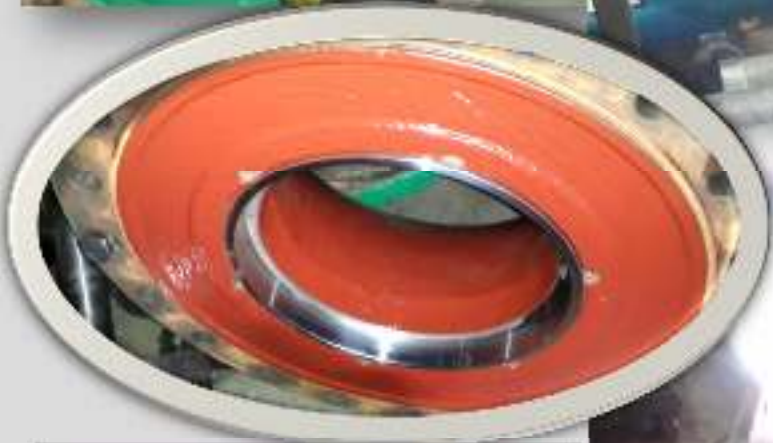

Vertical Turbine Pump

Vertical Turbine Pump

Shaft Straightness Check

Vertical Turbine Pump

Install Rubber Sleeve Bearing

Cartridge Seal

30 Ton Hydraulic Bearing Puller